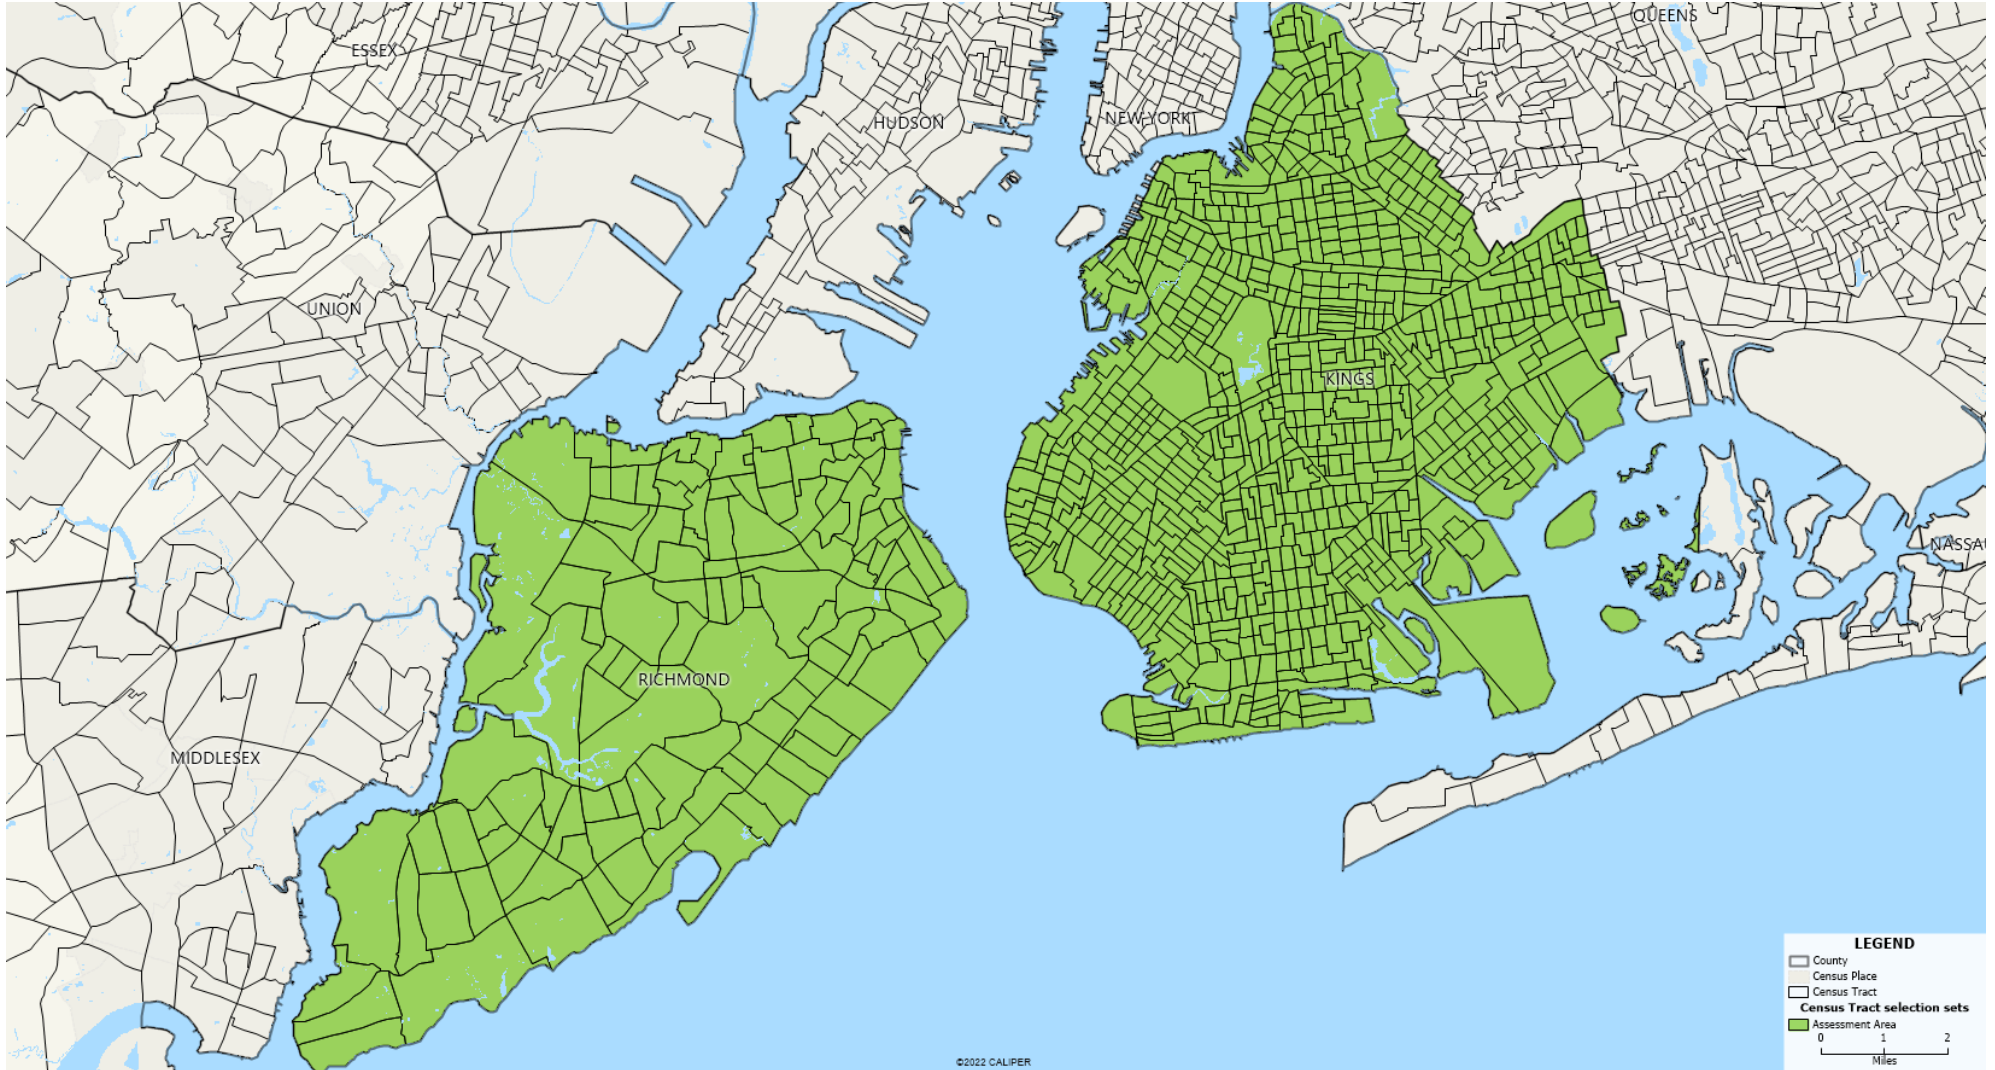

**Empire State Bank
2024 Facility-Based Assessment Area
Kings and Richmond Counties, New York**

Kings County, New York - 2024

Richmond County, New York - 2024