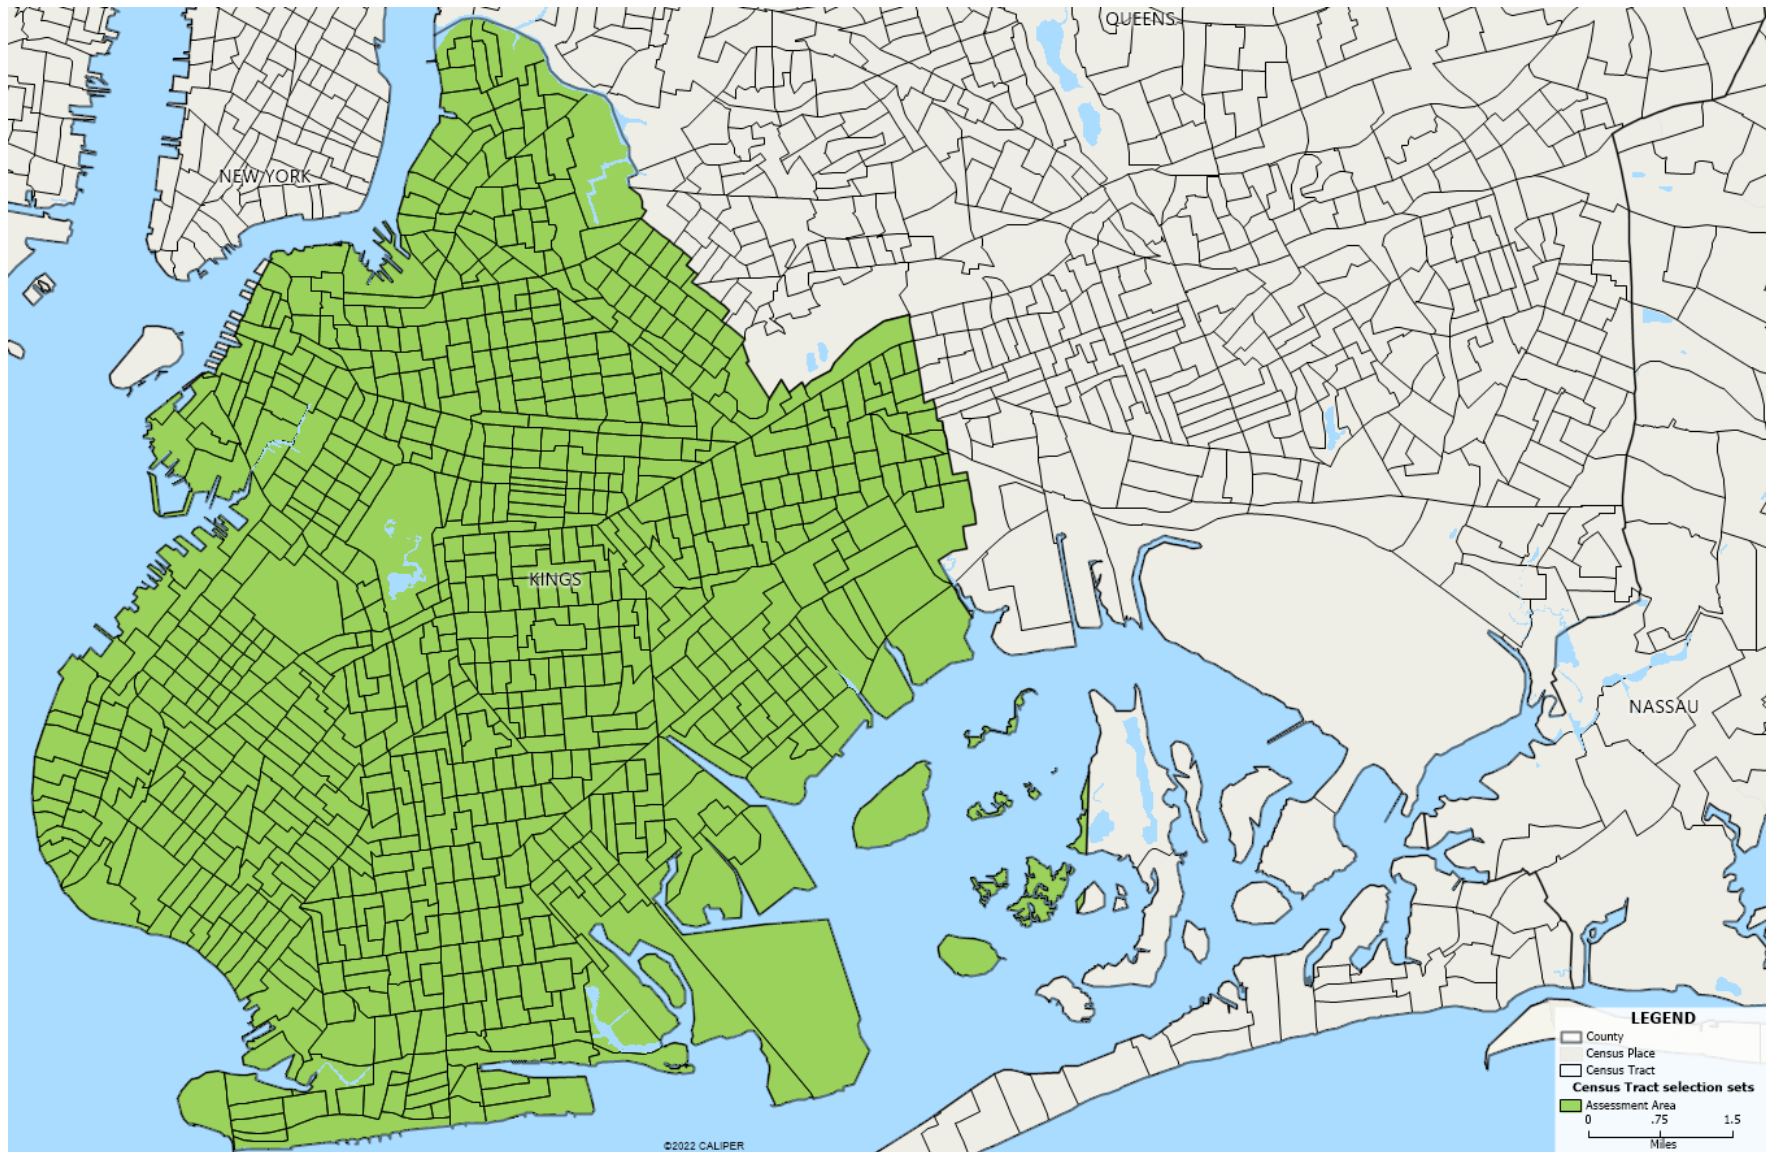

**Empire State Bank
2024 Facility-Based Assessment Area
Kings and Richmond Counties, New York**

Kings County, New York - 2024

Richmond County, New York - 2024